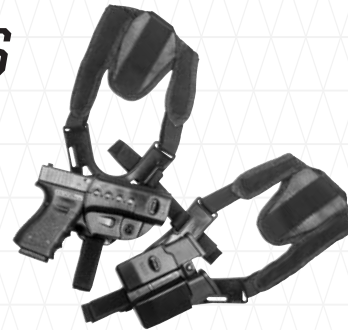

HARNESSES & RIGS

ROTO-HOLSTER™

- Rotates 360 degrees for easy adjustment
- Roto platform includes both paddle and belt attachments
- Cross platform system; compatible with Fobus harnesses and rigs
- Rubberized paddle backing for extra stability and comfort

SHOULDER HARNESS

- Accepts all Fobus Roto-Holsters and mag pouches
- Height and width adjustable
- Suitable for many different body shapes and sizes
- Fully concealable and lightweight
- Ventilated and washable

TACTICAL THIGH RIG

- Unique design accepts any Roto-Holster
- Reversible for left or right leg
- Sturdy and durable two piece design for strenuous wear
- Heavy-duty ballistic nylon leg strap
- Roto-Holster required and not included

EXND THIGH RIG

- Drop leg extension accepts all Fobus paddle holsters & mag pouches
- Unique Israeli Defense Force (IDF) strap contributes to rugged design
- Effortlessly allows you to move holster from your hip to your thigh without any assembly/disassembly
- Right or left hip compatible
- Adjustable for height and leg diameter
- Mesh backing for optimal ventilation